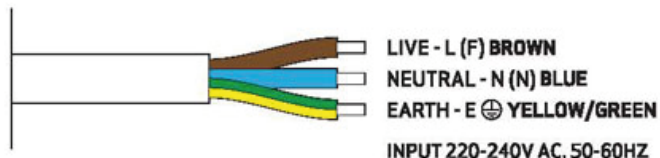

# STRAIGHT TO MAINS WIRING INSTRUCTIONS

## PRODUCT WITH INTEGRAL MAINS CABLE

**THIS TYPE OF FITTING MUST BE EARTHED**  
WIRE TO MAINS SUPPLY AS SHOWN IN DIAGRAM